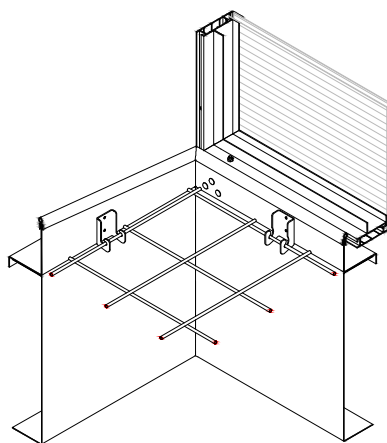

**DELTA SHEV ANTI FALL GRID 100mm
PERSPECTIVE VIEW**

anti fall grid

**ANTI FALL GRID
100 mm**

**ANTI FALL GRID
150 mm**

**ANTI FALL GRID
150x500 mm**

DETAIL 01

TOP VIEW

DETAIL 01