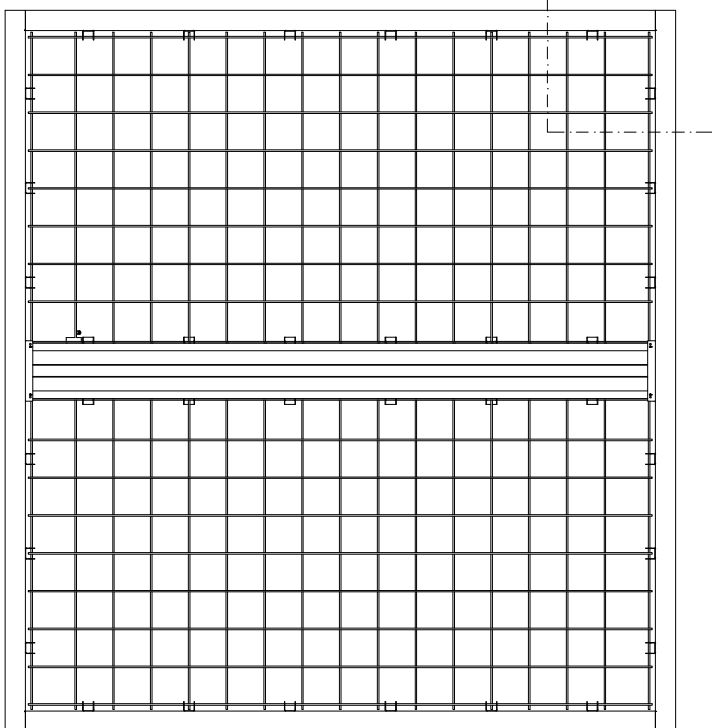

**DELTA SHEV ANTI FALL GRID 100mm
PERSPECTIVE VIEW**

anti fall grid

**ANTI FALL GRID
100 mm**

**ANTI FALL GRID
150 mm**

**ANTI FALL GRID
150x500 mm**

DETAIL 01

TOP VIEW

DETAIL 01